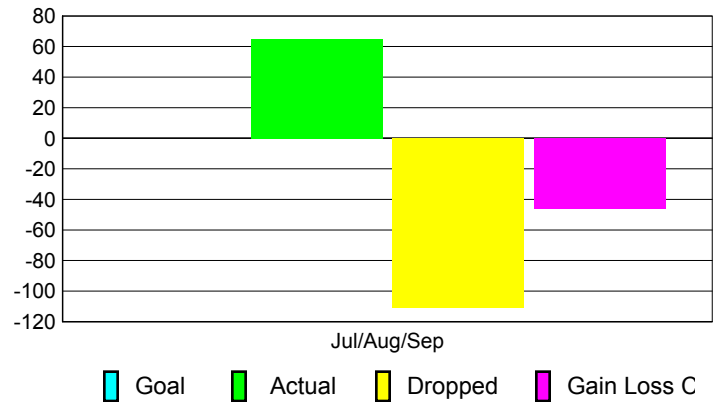

Membership Results 2010-2011

Goal, New, Dropped, Gain/Loss