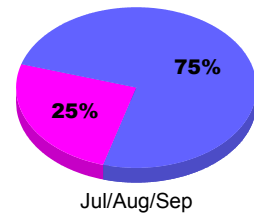

Membership Results
2010-2011

Membership
2009-2010

Month	Net Memb Goal	Actual New Memb	Actual Dropped Memb	Gain/Loss of Memb	Gain/Loss of Memb
Jul/Aug/Sep	0	65	-111	-46	-14
Totals	0	65	-111	-46	-14

Membership Results 2010-2011

Goal, New, Dropped, Gain/Loss

Comparison of Membership Gain/Loss

Current Year Compared to the Previous Year

Gender Comparison 2010-2011

■ Male ■ Female